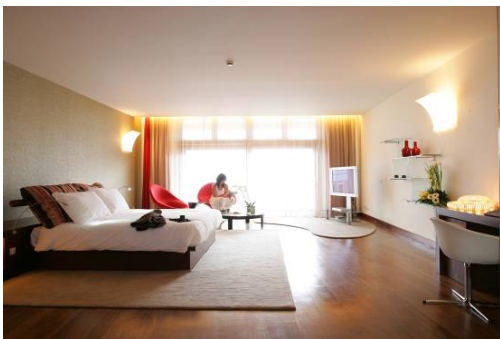

FACILITIES

- :: Original early 19th century restored Manor House
- :: Luxury Quinta Splendida Design Spa - separate factsheet available
- :: Guest accommodation integrated in a garden estate
- :: 30,000m² Botanical Garden
- :: Over 1,000 different plants and flowers
- :: Superb Atlantic Sea views over the nearby nature reserve Desertas Islands
- :: Large heated outdoor freshwater swimming pool
- :: Sun terrace
- :: Complimentary Internet point
- :: Cardiovascular fitness room
- :: Sauna
- :: Jacuzzi
- :: Table tennis
- :: Pool table
- :: Rotary headquarters (Santa Cruz district)
- :: Winter Garden, up to 180 persons for meetings and events
- :: Art Gallery
- :: 5 hole Putting green and Golf Services
- :: Parking

ROOMS

1. 141 Guestrooms and 25 Luxury Spa Suites:
2. :: 80 Studios equipped with direct-dial telephone, satellite TV including 3 radio channels, hairdryer, rental safe, kitchenette, private WC and bath/shower. In front of each studio, the guests have use of their own little garden or balcony, most with sea view.
   - :: 20 Double rooms (in the 'Manor House' and in the 'Pátio' annexe) are equipped with direct-dial telephone, satellite TV including 3 radio channels, hairdryer, rental safe, mini-bar, private WC and bath/shower.
   - :: 38 one bedroom apartments are equipped with direct-dial telephone, satellite TV including 3 radio channels, hairdryer, rental safe, kitchenette, private WC and bath/shower. In front of each apartment, the guests have use of their own little garden or balcony, most with sea view.
   - :: 3 two bedrooms apartments
   - :: 25 Luxury Spa Suites - separate factsheet available

UNIQUE FEATURES

- :: Dedicated to service within a private atmosphere
- :: Gastronomic experience with a choice of restaurants
- :: Original wine cellar with weekly Madeira wine tasting
- :: Complimentary weekly guided Botanical Garden tour
- :: Over 26% repeat bookings within two years
- :: Low rise architecture